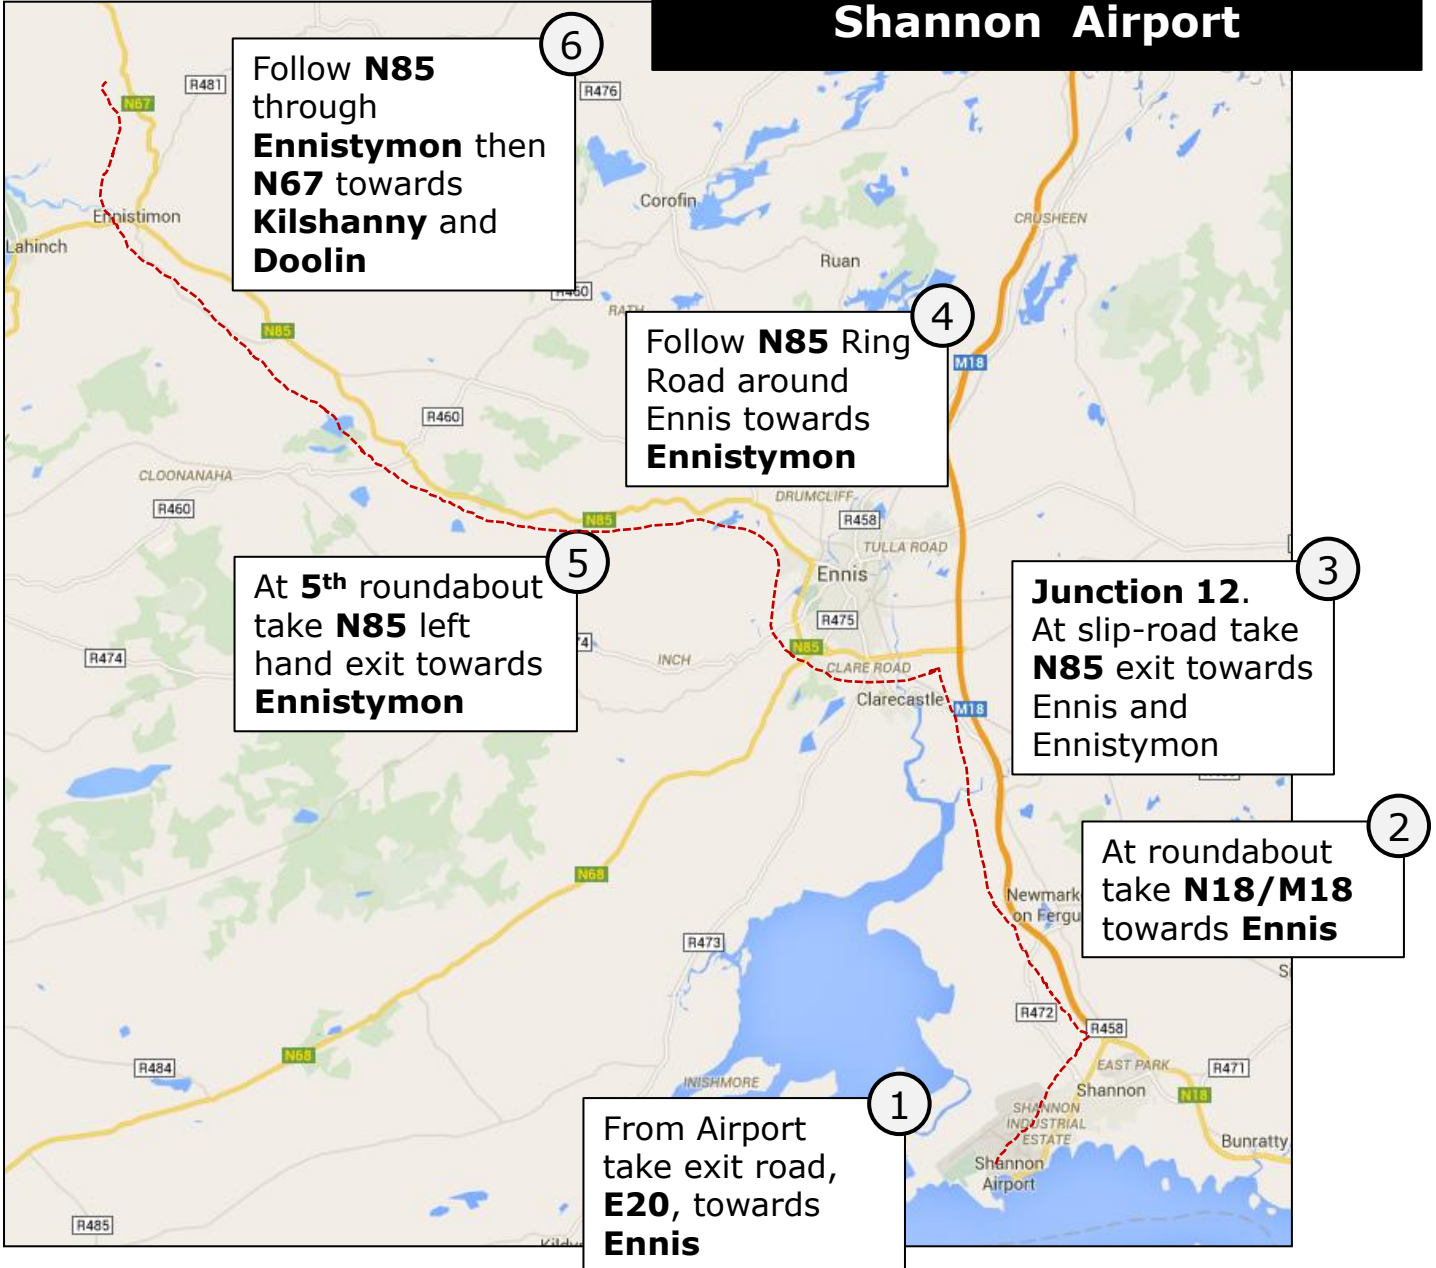


Directions to **Blue Cottage** Doonagore, Doolin, Co Clare

Please let us know your arrival time. Call us on 085 85 153 1576

See godoolin.com for further details about the Cottage

GPS Co-Ordinates:
52.990620° N
-9.376506° W

1. From Shannon Airport take the exit road; the E20 towards Ennis
2. After 5KM. At 3rd roundabout take left exit onto dual carriageway towards Ennis onto N18/M18
3. After 13KM. Junction 12. At slip-road take exit left for N85 towards Ennis and Ennistymon
4. For 7KM. Follow N85 Ring Road around Ennis
5. At 5th (last) roundabout take left exit to Ennistymon on N85
6. For 25KM. Follow N85 to Ennistymon

(See Next Page)

The Last 15KM From Kilshanny

Summary Directions From Kilshanny to The Cottage

(1-6 See Previous Page)

7. For 6KM. From Ennistymon follow N67 towards Kilshanny (and Doolin)
8. After 2KM past Kilshanny turn left at crossroads onto L1034
9. After 3.5KM. At crossroads turn left onto R478 (The Cliffs Road)
10. After 2KM. At crossroads turn left uphill toward the Cottage on unnumbered road
11. After 1.5KM. Cottage is on your left with the red door