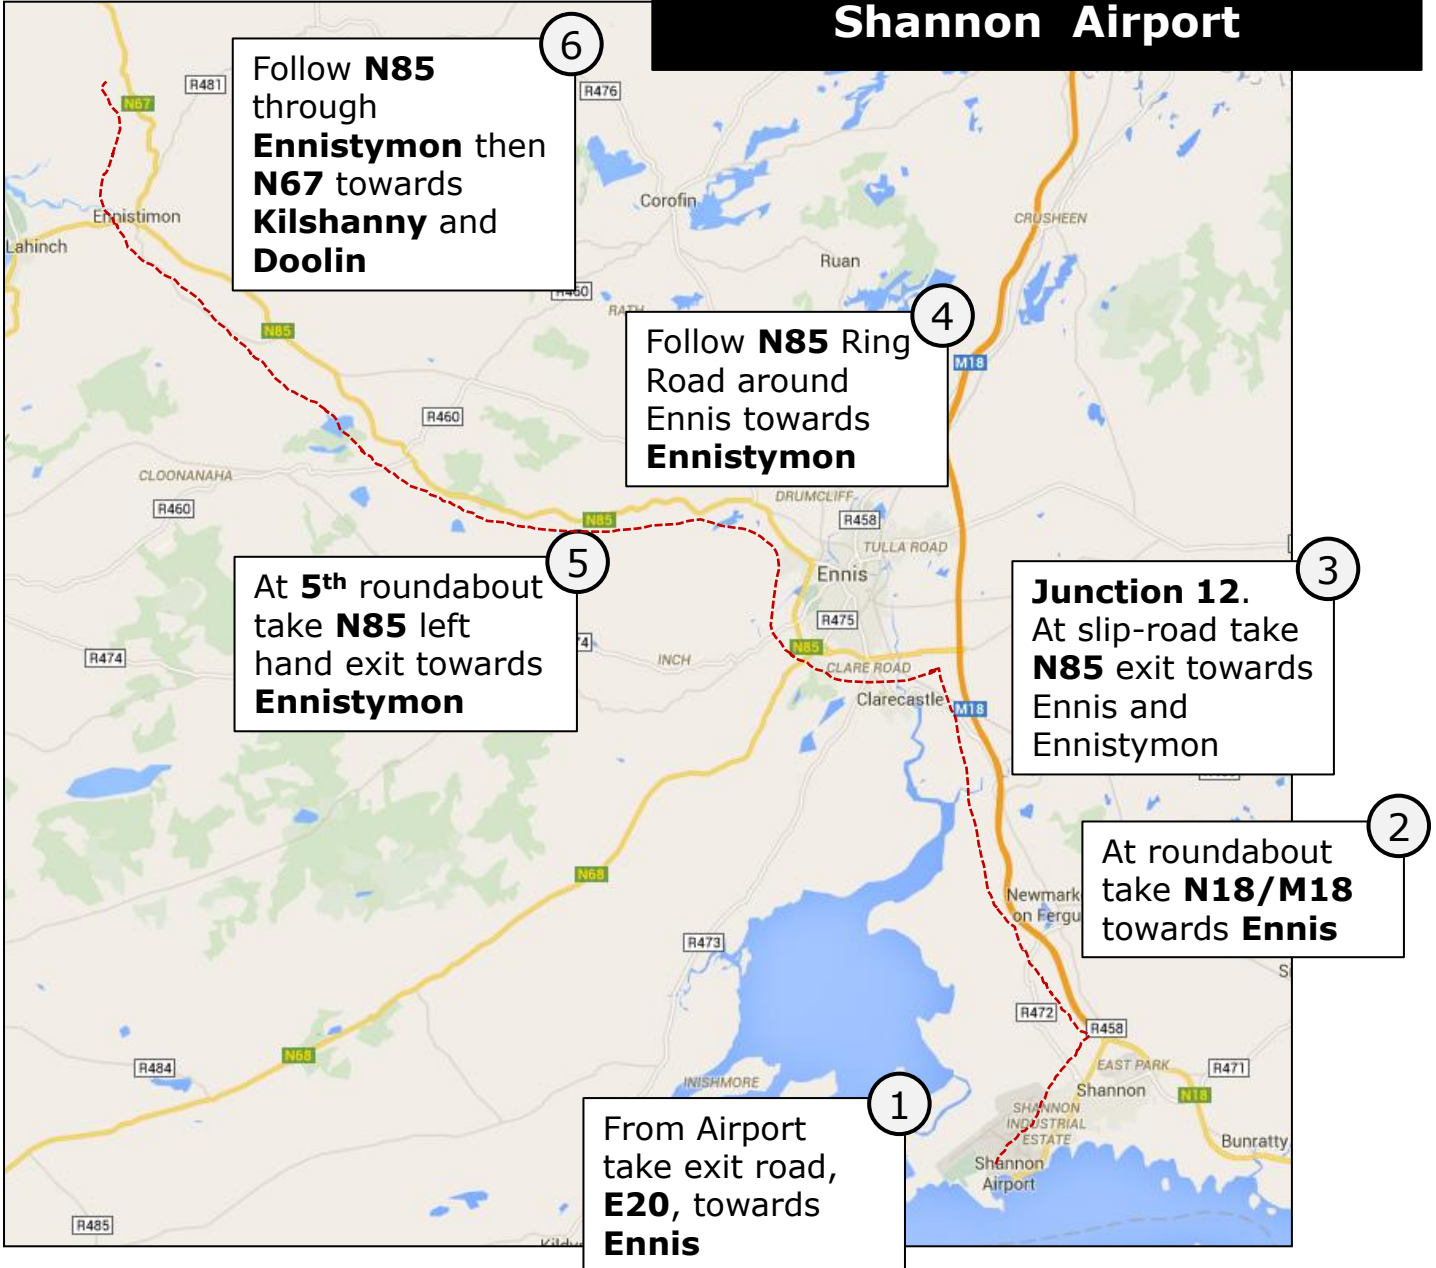

GPS Co-Ordinates:  
52.990620° N  
-9.376506° W

# The First 50KM From Shannon Airport

## Summary Directions From Shannon Airport to Kilshanny

Once you get on the road, please call us on **+353 85 153 1576**. This is so we can plan our arrival at the Cottage to check you in.

1. From Shannon Airport take the exit road; the E20 towards Ennis
2. After 5KM. At 3<sup>rd</sup> roundabout take left exit onto dual carriageway towards Ennis onto N18/M18
3. After 13KM. Junction 12. At slip-road take exit left for N85 towards Ennis and Ennistymon
4. For 7KM. Follow N85 Ring Road around Ennis
5. At 5<sup>th</sup> (last) roundabout take left exit to Ennistymon on N85
6. For 25KM. Follow N85 to Ennistymon

# The Last 15KM From Kilshanny